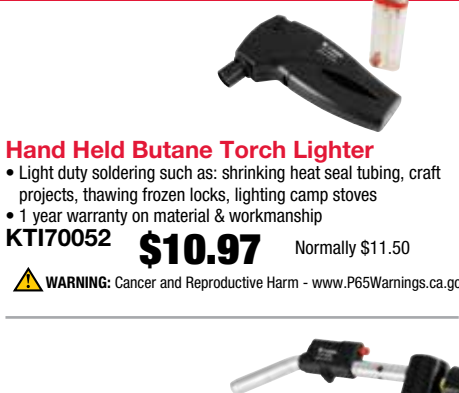

TORCHES

Hand Held Butane Torch Lighter

- Light duty soldering such as: shrinking heat seal tubing, craft projects, thawing frozen locks, lighting camp stoves
- 1 year warranty on material & workmanship

KT170052 $10.97 Normally $11.50

WARNING: Cancer and Reproductive Harm - www.P65Warnings.ca.gov

Self Igniting Propane Torch Head

- High energy flame
- Angled swivel tube to reach difficult areas
- 1 year warranty on material & workmanship

KT170056 $38.69 Normally $40.62

WARNING: Cancer and Reproductive Harm - www.P65Warnings.ca.gov

TIRE INFLATORS

BluBird Tire Inflator Fleet Edition Kit

- Featuring the lightest, strongest, most flexible all-weather BluBird® air hose 3/8" x 50' with 1/4" MNPT
- Includes Phillips heavy duty aluminum universal glad hand
- Includes a 1/4" to 1/2" adapter for fitting to Phillips glad hand (made in USA) Teflon™ tape and a carry bag for easy storage after use
- Dual foot chuck inflator
- Flexibility in extreme conditions from -50°F to 190°F
- Covered by a 10 year warranty on hose and a 2 year warranty on accessories
- Safety factor: 4:1

BLBBBFLT3850

$64.54 Normally $66.61

WARNING: Cancer and Reproductive Harm - www.P65Warnings.ca.gov