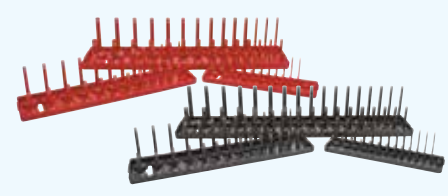

KT174982 \$108.00 Normally \$155.99

WARNING: Cancer and Reproductive Harm - www.P65Warnings.ca.gov

SOCKET HOLDERS

Socket Holders

- 1/4", 3/8" and 1/2" drive socket trays
- Impact resistant ABS plastic
- Available in grey or red • Sold in sets or individually