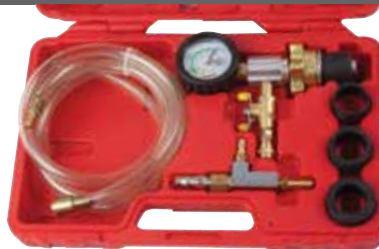

COOLING

Air Lift Cooling System Refiller

- Kit contains: Main body with gauge (-1 -0 bar, -76 -0 cmHg); Vacuum Pump; (3) Rubber Buses (OD 35, 39 & 44mm); Coolant Hose
- 1 Year Warranty on Material and Workmanship

KTI70706 $104.49 Normally $109.99

WARNING: Cancer and Reproductive Harm - www.P65Warnings.ca.gov